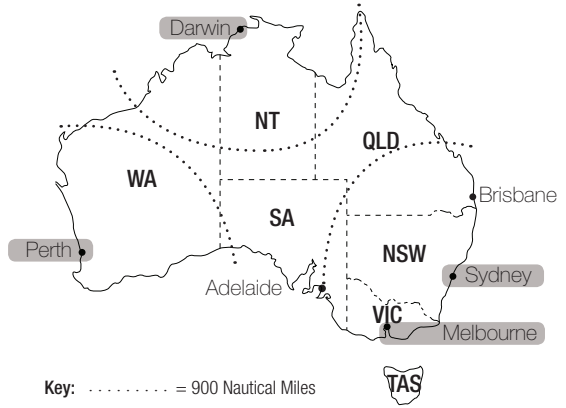

CESSNA

CITATION

MUSTANG

EliteJet
charter

AIRCRAFT DETAILS

Speed:	340 Knots (630km/hr)
Max Altitude:	41,000 feet
Sound Proof Cabin:	YES
Lavatory:	YES
Range:	900 NM (4 pax, 2 crew)

Illawarra Regional Airport
Phone : +61 2 4256 4448
Email: info@elitejet.com.au
www.elitejet.com.au